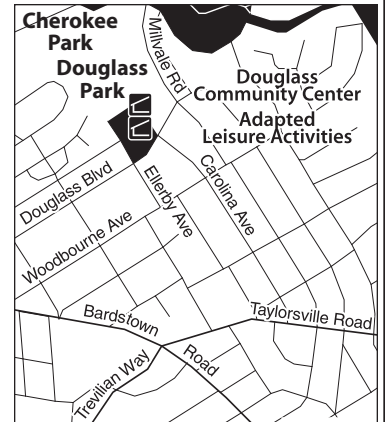

METRO Parks
www.metro-parks.org

ADAPTED LEISURE ACTIVITIES

Summer 2012 Calendar

The programs and activities in this calendar are offered through the Metro Parks Adapted Leisure Activities Program.

Adapted Leisure Activities offers recreational opportunities for individuals with mental and/or physical disabilities, their friends and families. Adapted Leisure also offers programs specifically designed for youths with and without disabilities.

Payment for programs (by check or money order) is requested in advance. Registration is required for all programs.

For more information or to preregister, please call 456-8148.

Adapted Leisure Activities

2305 Douglass Blvd #3
Louisville KY 40205

Mon-Fri 8:30 a.m.-5 p.m.

voice • 502/456-8148

TDD • 502/456-8183

fax • 502/456-8143

e-mail

aleisure@louisvilleky.gov