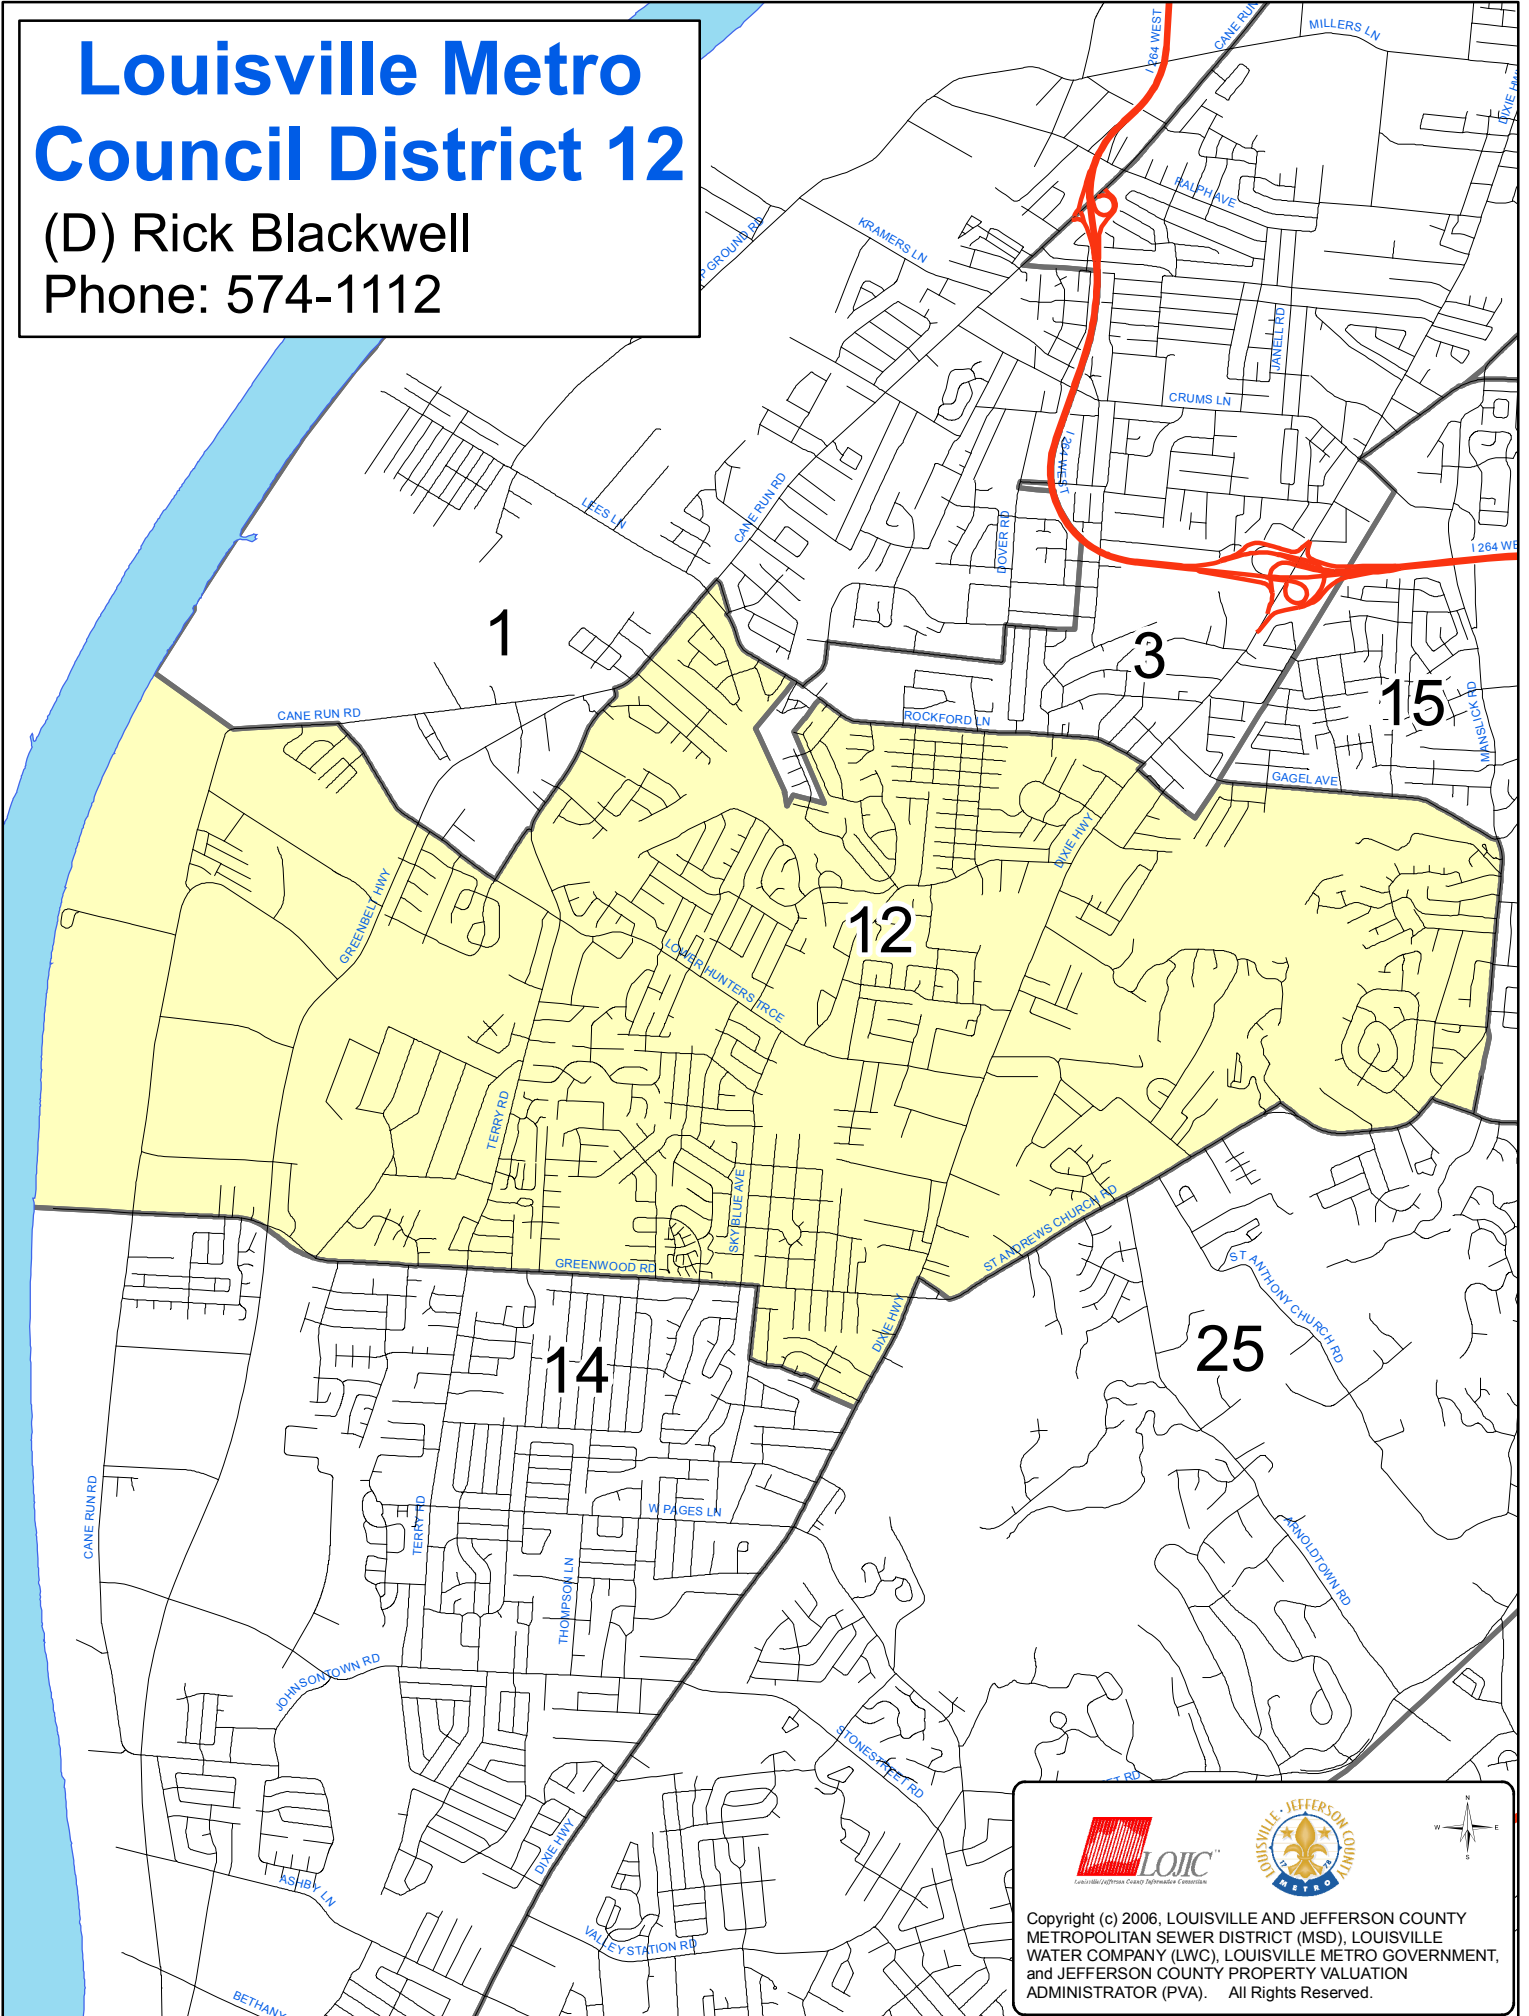

Louisville Metro Council District 12

(D) Rick Blackwell
Phone: 574-1112

Copyright (c) 2006, LOUISVILLE AND JEFFERSON COUNTY METROPOLITAN SEWER DISTRICT (MSD), LOUISVILLE WATER COMPANY (LWC), LOUISVILLE METRO GOVERNMENT, and JEFFERSON COUNTY PROPERTY VALUATION ADMINISTRATOR (PVA). All Rights Reserved.