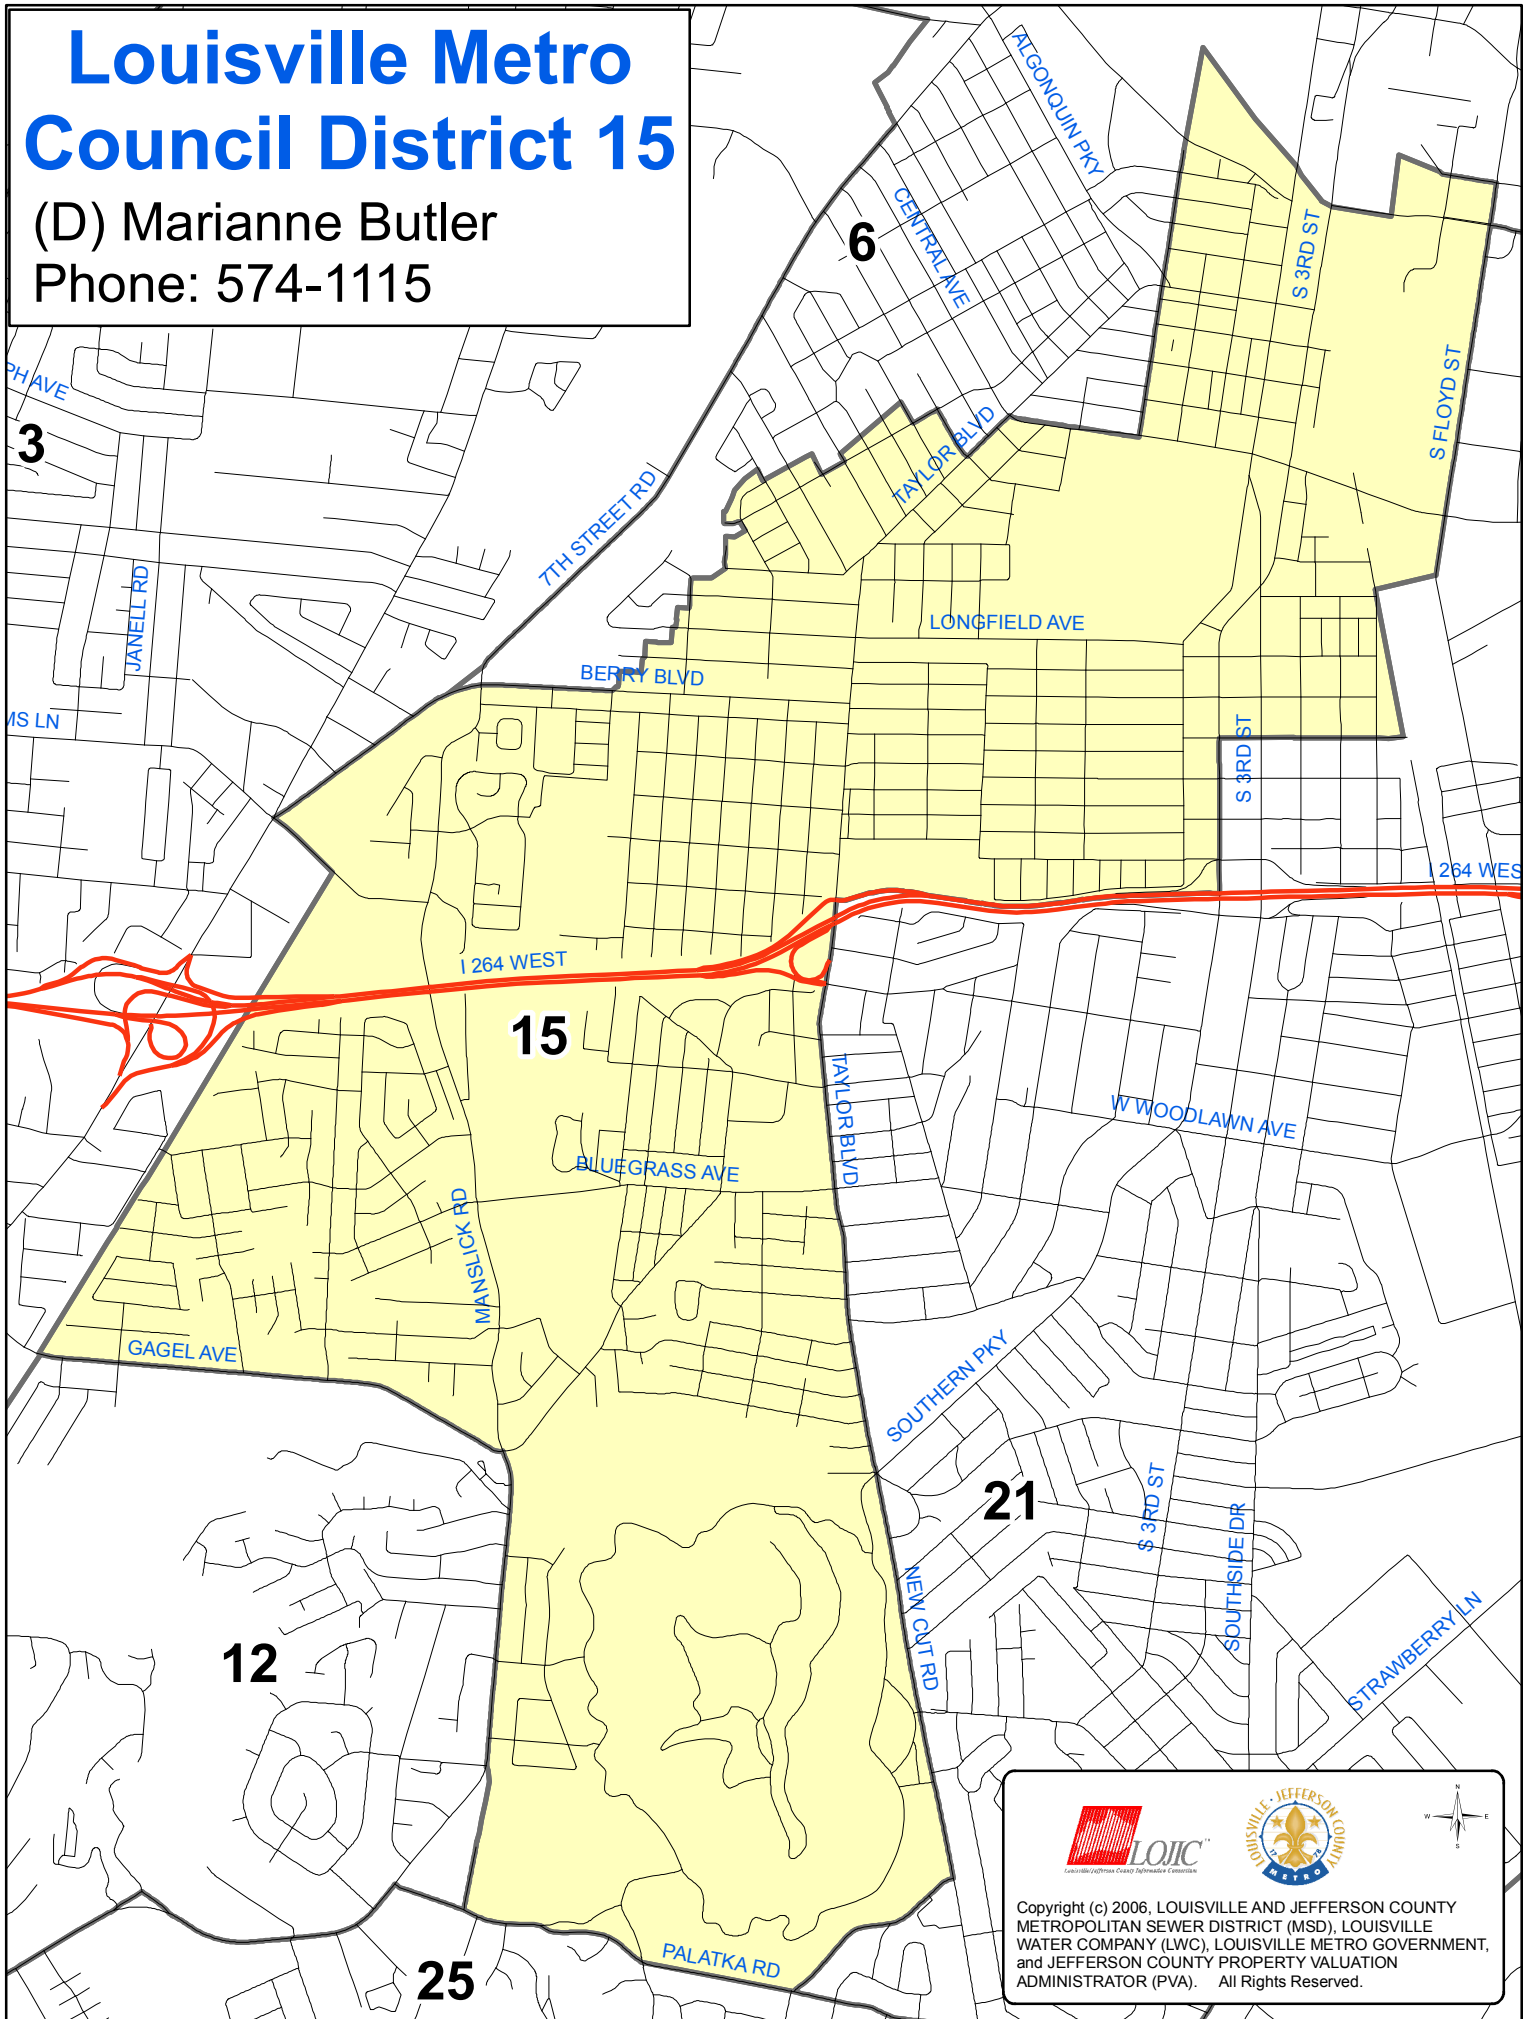

Louisville Metro Council District 15

(D) Marianne Butler
Phone: 574-1115

Copyright (c) 2006, LOUISVILLE AND JEFFERSON COUNTY METROPOLITAN SEWER DISTRICT (MSD), LOUISVILLE WATER COMPANY (LWC), LOUISVILLE METRO GOVERNMENT, and JEFFERSON COUNTY PROPERTY VALUATION ADMINISTRATOR (PVA). All Rights Reserved.