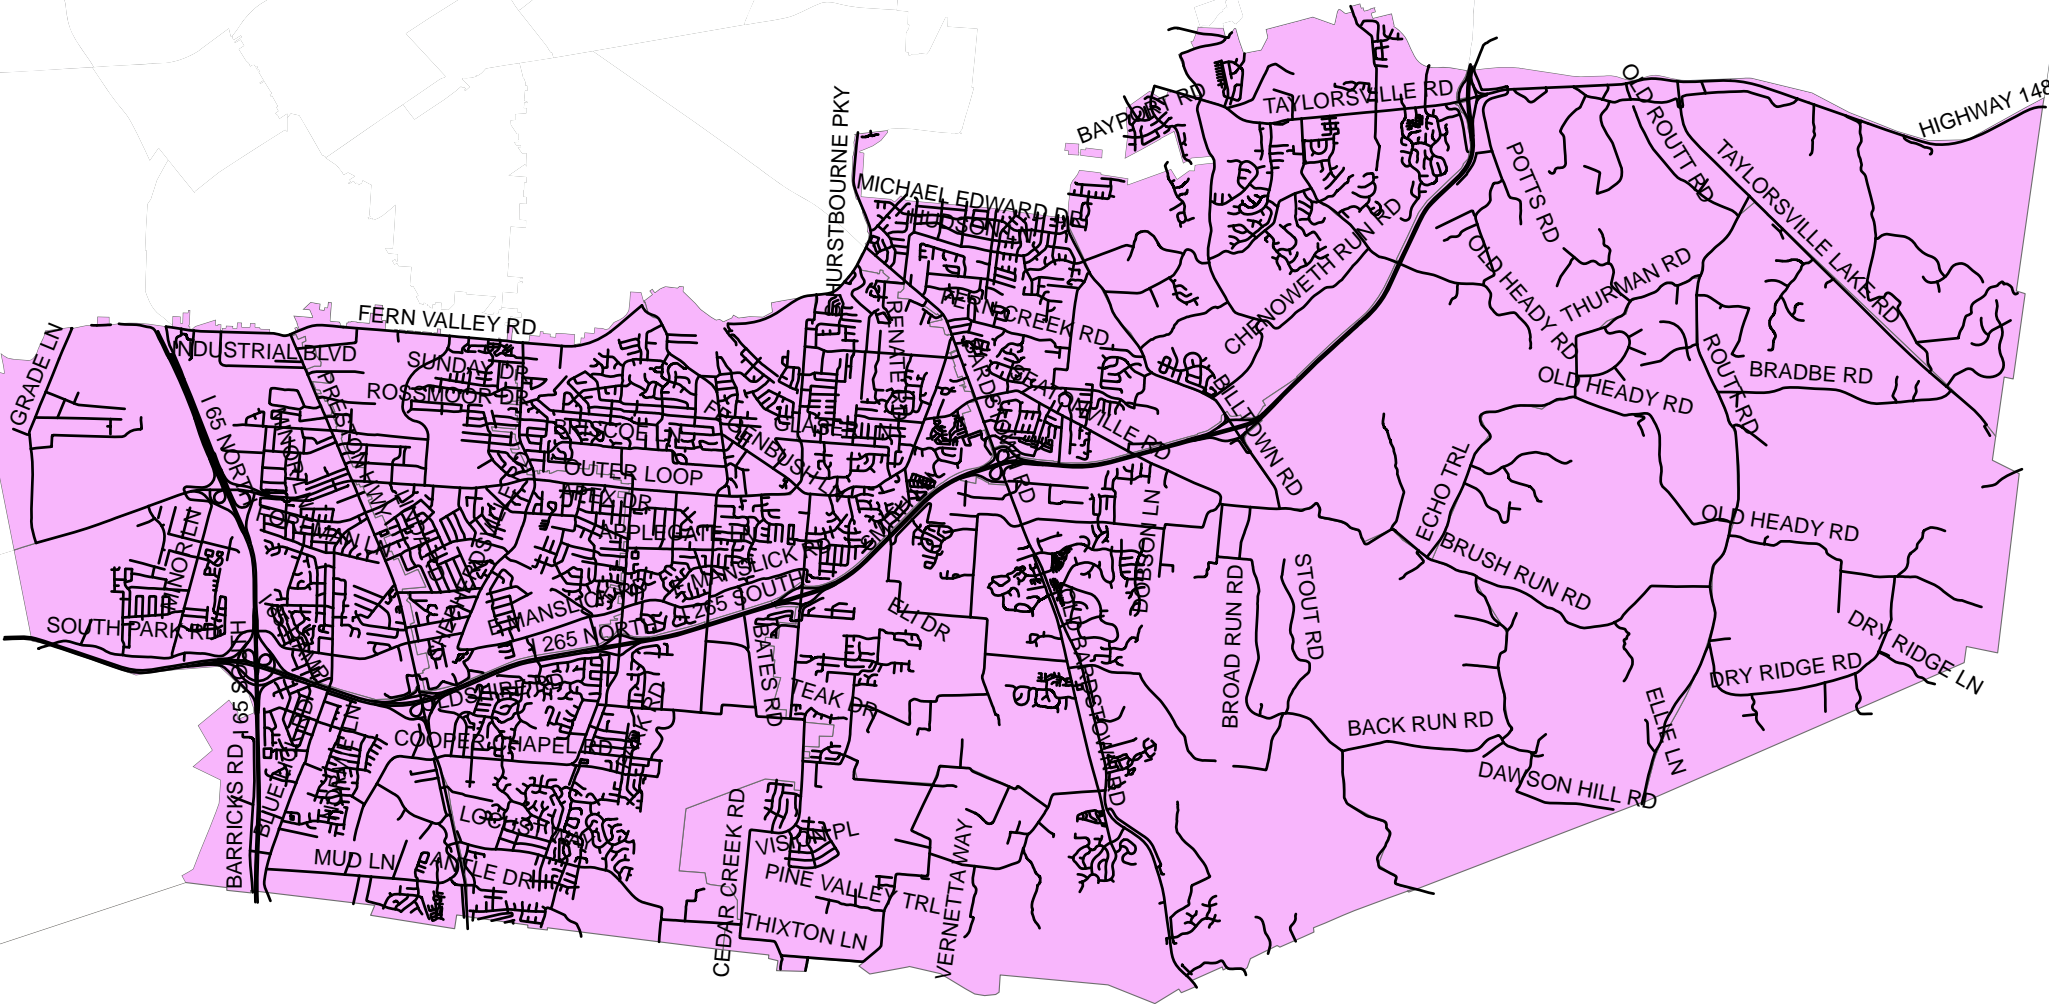

# Seventh Division

Copyright (c) 2005, LOUISVILLE AND JEFFERSON COUNTY METROPOLITAN SEWER DISTRICT (MSD), LOUISVILLE WATER COMPANY (LWC) and LOUISVILLE METRO GOVERNMENT  
All Rights Reserved.

LMPD - Research & Development Unit  
12102007 - CW