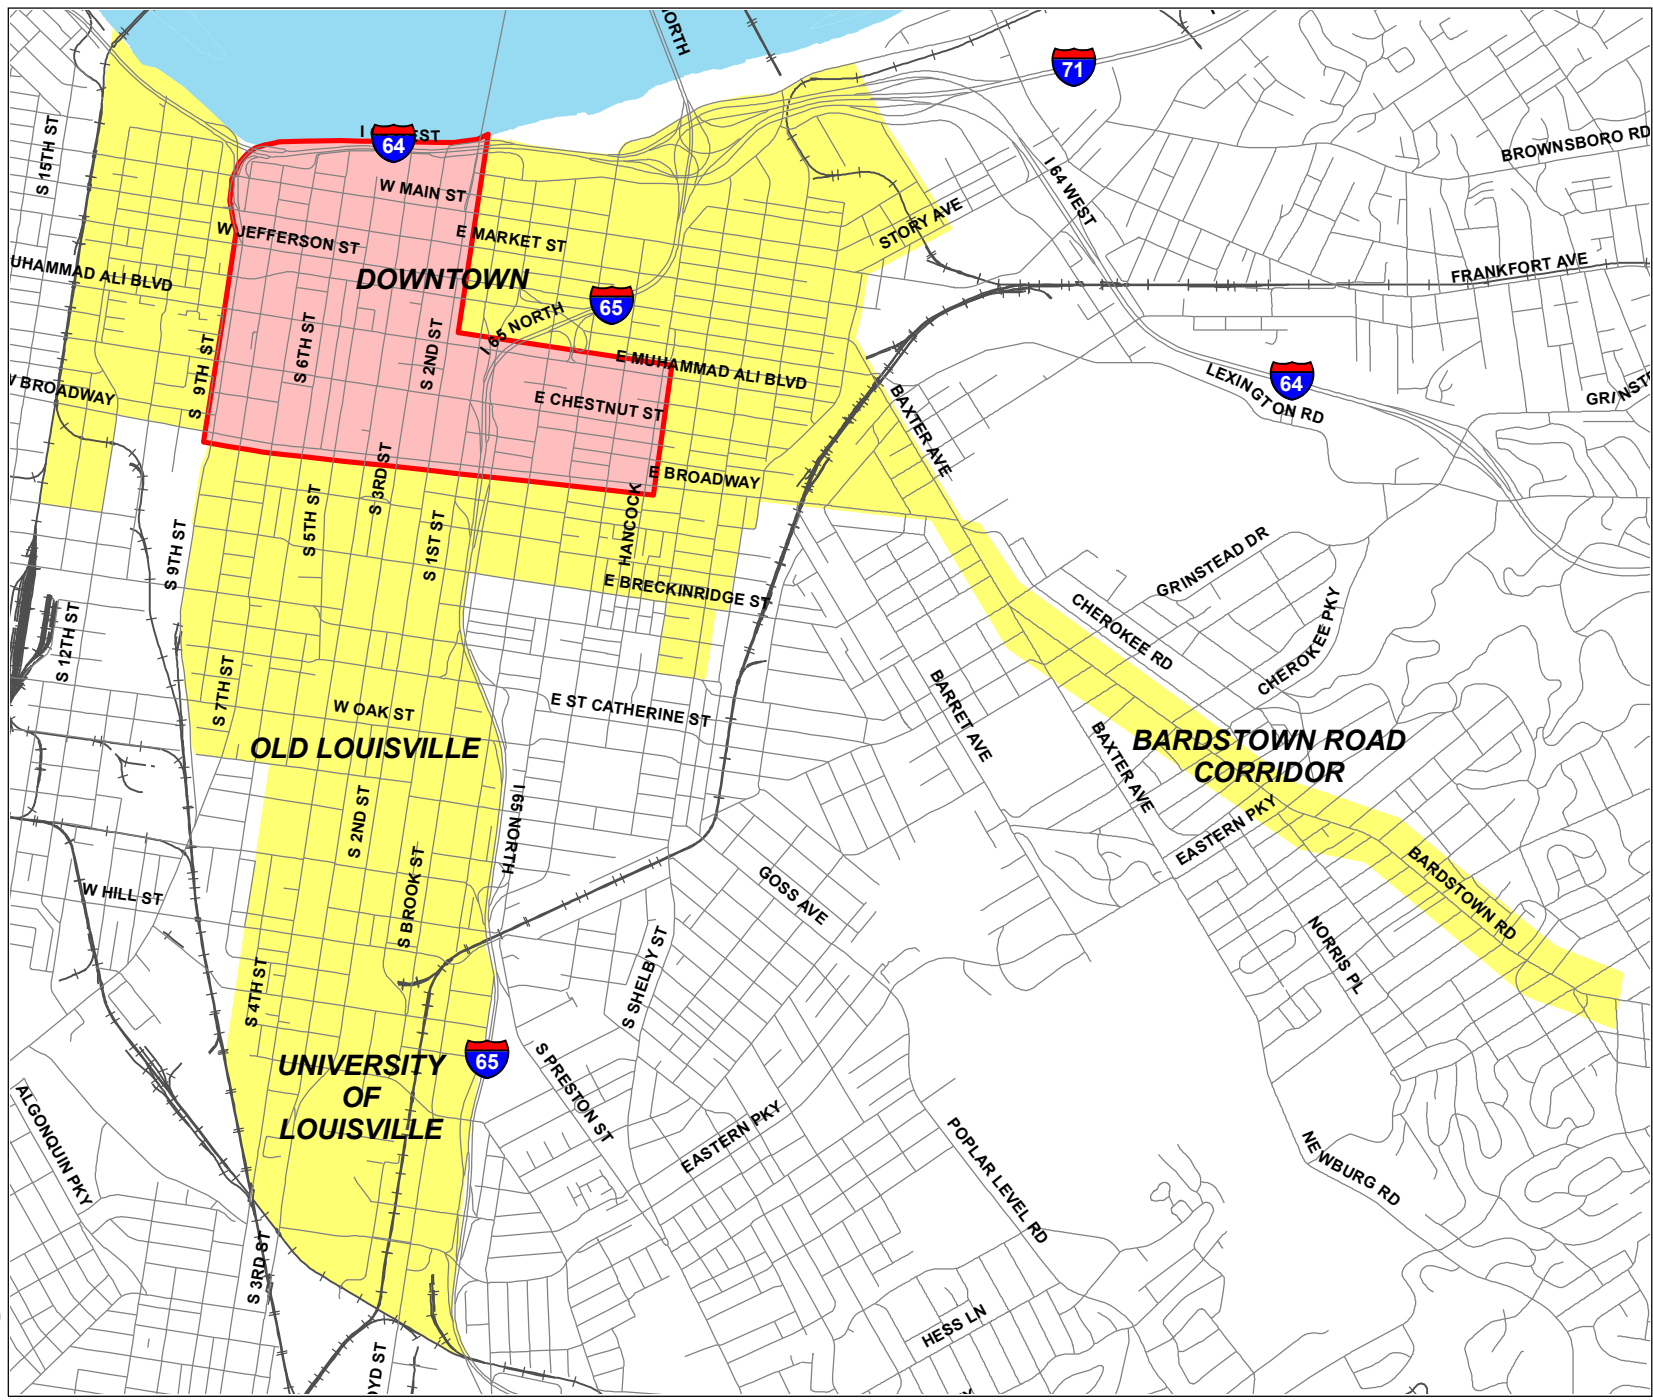

PARC Meter Bagging Rates

- \$10.00 Zone
- \$7.50 Zone

Copyright (c) 2006, LOUISVILLE AND JEFFERSON COUNTY METROPOLITAN SEWER DISTRICT (MSD), LOUISVILLE WATER COMPANY (LWC), LOUISVILLE METRO GOVERNMENT, and JEFFERSON COUNTY PROPERTY VALUATION ADMINISTRATOR (PVA). All Rights Reserved.
BPost, Econ Dev, 1-07