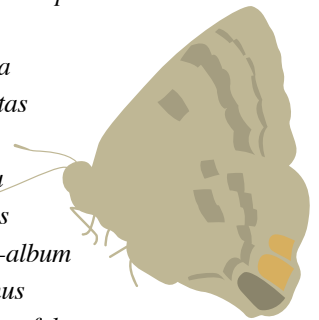

Lycaenidae

- ☐ Juniper Hairstreak, *Callophrys grynea*
- ☐ Henry's Elfin, *Callophrys henrici*
- ☐ Eastern Pine Elfin, *Callophrys niphon*
- ☐ Red-banded Hairstreak, *Calycopis cecrops*
- ☐ Spring Azure, *Celastrina ladon*
- ☐ Summer Azure, *Celastrina neglecta*
- ☐ Eastern Tailed Blue, *Everes comyntas*
- ☐ Harvester, *Feniseca tarquinius*
- ☐ Bronze Copper, *Hylolycaena hyllu*
- ☐ American Copper, *Lycaena phlaeas*
- ☐ White M Hairstreak, *Parrhasius m-album*
- ☐ Banded Hairstreak, *Satyrium calanus*
- ☐ Banded Hairstreak, *Satyrium calanus falacer*
- ☐ Edward's Hairstreak, *Satyrium edwardsii*
- ☐ Northern Hairstreak, *Satyrium favonius*
- ☐ Coral Hairstreak, *Satyrium titus*
- ☐ Gray Hairstreak, *Strymon melinus*