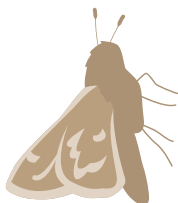

Lycaenidae

- ☐ Juniper Hairstreak, *Callophrys grynea*
- ☐ Henry's Elfin, *Callophrys henrici*
- ☐ Eastern Pine Elfin, *Callophrys niphon*
- ☐ Red-banded Hairstreak, *Calycopis cecrops*
- ☐ Spring Azure, *Celastrina ladon*
- ☐ Summer Azure, *Celastrina neglecta*
- ☐ Eastern Tailed Blue, *Everes comyntas*
- ☐ Harvester, *Feniseca tarquinius*
- ☐ Bronze Copper, *Hylolycaena hyllu*
- ☐ American Copper, *Lycaena phlaeas*
- ☐ White M Hairstreak, *Parrhasius m-album*
- ☐ Banded Hairstreak, *Satyrium calanus*
- ☐ Banded Hairstreak, *Satyrium calanus falacer*
- ☐ Edward's Hairstreak, *Satyrium edwardsii*
- ☐ Northern Hairstreak, *Satyrium favonius*
- ☐ Coral Hairstreak, *Satyrium titus*
- ☐ Gray Hairstreak, *Strymon melinus*