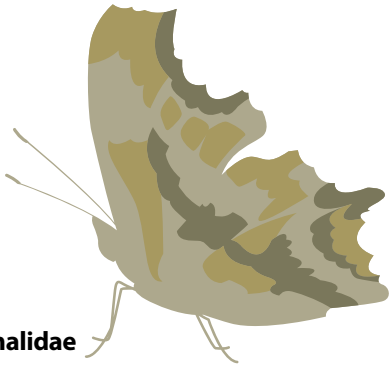

Otter Creek Park Checklist of Butterflies and Skippers

Nymphalidae

- ☐ Goatweed Butterfly, *Anaea andria*
- ☐ Hackberry Emperor, *Asterocampa celtis*
- ☐ Tawny Emperor, *Asterocampa clyton*
- ☐ Meadow Frillary, *Boloria bellona*
- ☐ Silvery Checkerspot, *Chlosyne nycteis*
- ☐ Baltimore Checkerspot, *Euphydryas phaeton*
- ☐ Variegated Fritillary, *Euptoieta claudia*
- ☐ Buckeye, *Junonia coenia*
- ☐ Snout Butterfly, *Libytheana bachmanii*
- ☐ Red-spotted Purple, *Limenitis arthemis astyanax*
- ☐ Viceroy, *Limentis archippus*
- ☐ Mourning Cloak, *Nymphalis antiopa*
- ☐ Milbert's Tortoiseshell, *Nymphalis milberti*
- ☐ Pearl Crescent, *Phyciodes tharos*
- ☐ Eastern Comma, *Polygonia comma*
- ☐ Green Comma, *Polygonia faunus*
- ☐ Question Mark, *Polygonia interrogationis*
- ☐ Great Spangled Fritillary, *Speyeria cybele*
- ☐ Red Admiral, *Vanessa atalanta*
- ☐ Painted Lady, *Vanessa cardui*
- ☐ American Lady, *Vanessa virginiensis*

Papilionidae

- ☐ Pipevine Swallowtail, *Battus philenor*
- ☐ Zebra Swallowtail, *Eurytides marcellus*
- ☐ Giant Swallowtail, *Heraclides crespontes*
- ☐ Black Swallowtail, *Papilio polyzenes*
- ☐ Eastern Tiger Swallowtail, *Pterourus glaucus*
- ☐ Palamedes Swallowtail, *Pterourus palamedes*
- ☐ Spicebush Swallowtail, *Pterourus troilus*