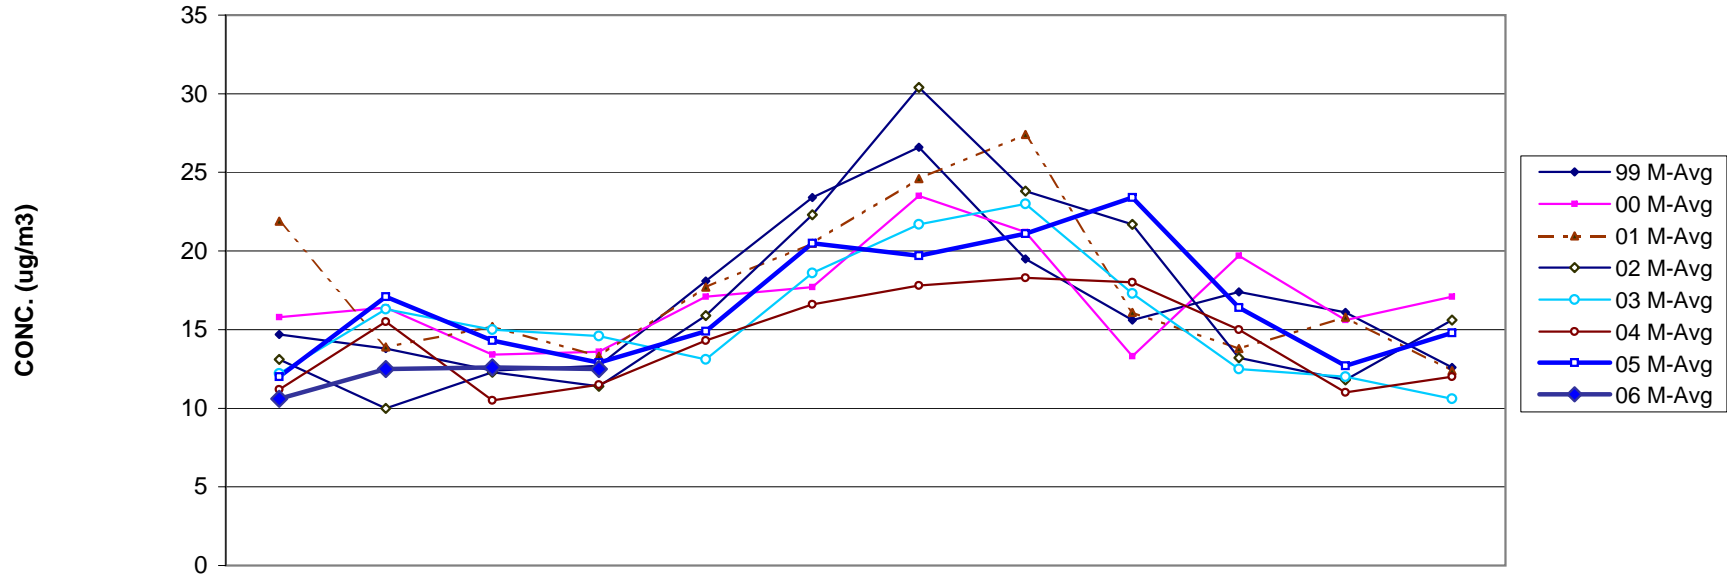

LOUISVILLE METRO FRM PM2.5 MONTHLY AVERAGES TRENDS FOR 1999 - 2006

	Jan	Feb	Mar	Apr	May	Jun	Jul	Aug	Sep	Oct	Nov	Dec
99 M-Avg	14.7	13.8	12.4	12.7	18.1	23.4	26.6	19.5	15.6	17.4	16.1	12.6
00 M-Avg	15.8	16.4	13.4	13.6	17.1	17.7	23.5	21.2	13.3	19.7	15.6	17.1
01 M-Avg	21.9	13.9	15.2	13.3	17.7	20.5	24.6	27.4	16.1	13.8	15.8	12.4
02 M-Avg	13.1	10	12.3	11.4	15.9	22.3	30.4	23.8	21.7	13.2	11.8	15.6
03 M-Avg	12.2	16.3	15	14.6	13.1	18.6	21.7	23	17.3	12.5	12	10.6
04 M-Avg	11.2	15.5	10.5	11.5	14.3	16.6	17.8	18.3	18	15	11	12
05 M-Avg	12	17.1	14.3	12.9	14.9	20.5	19.7	21.1	23.4	16.4	12.7	14.8
06 M-Avg	10.6	12.5	12.6	12.5								

MONTH