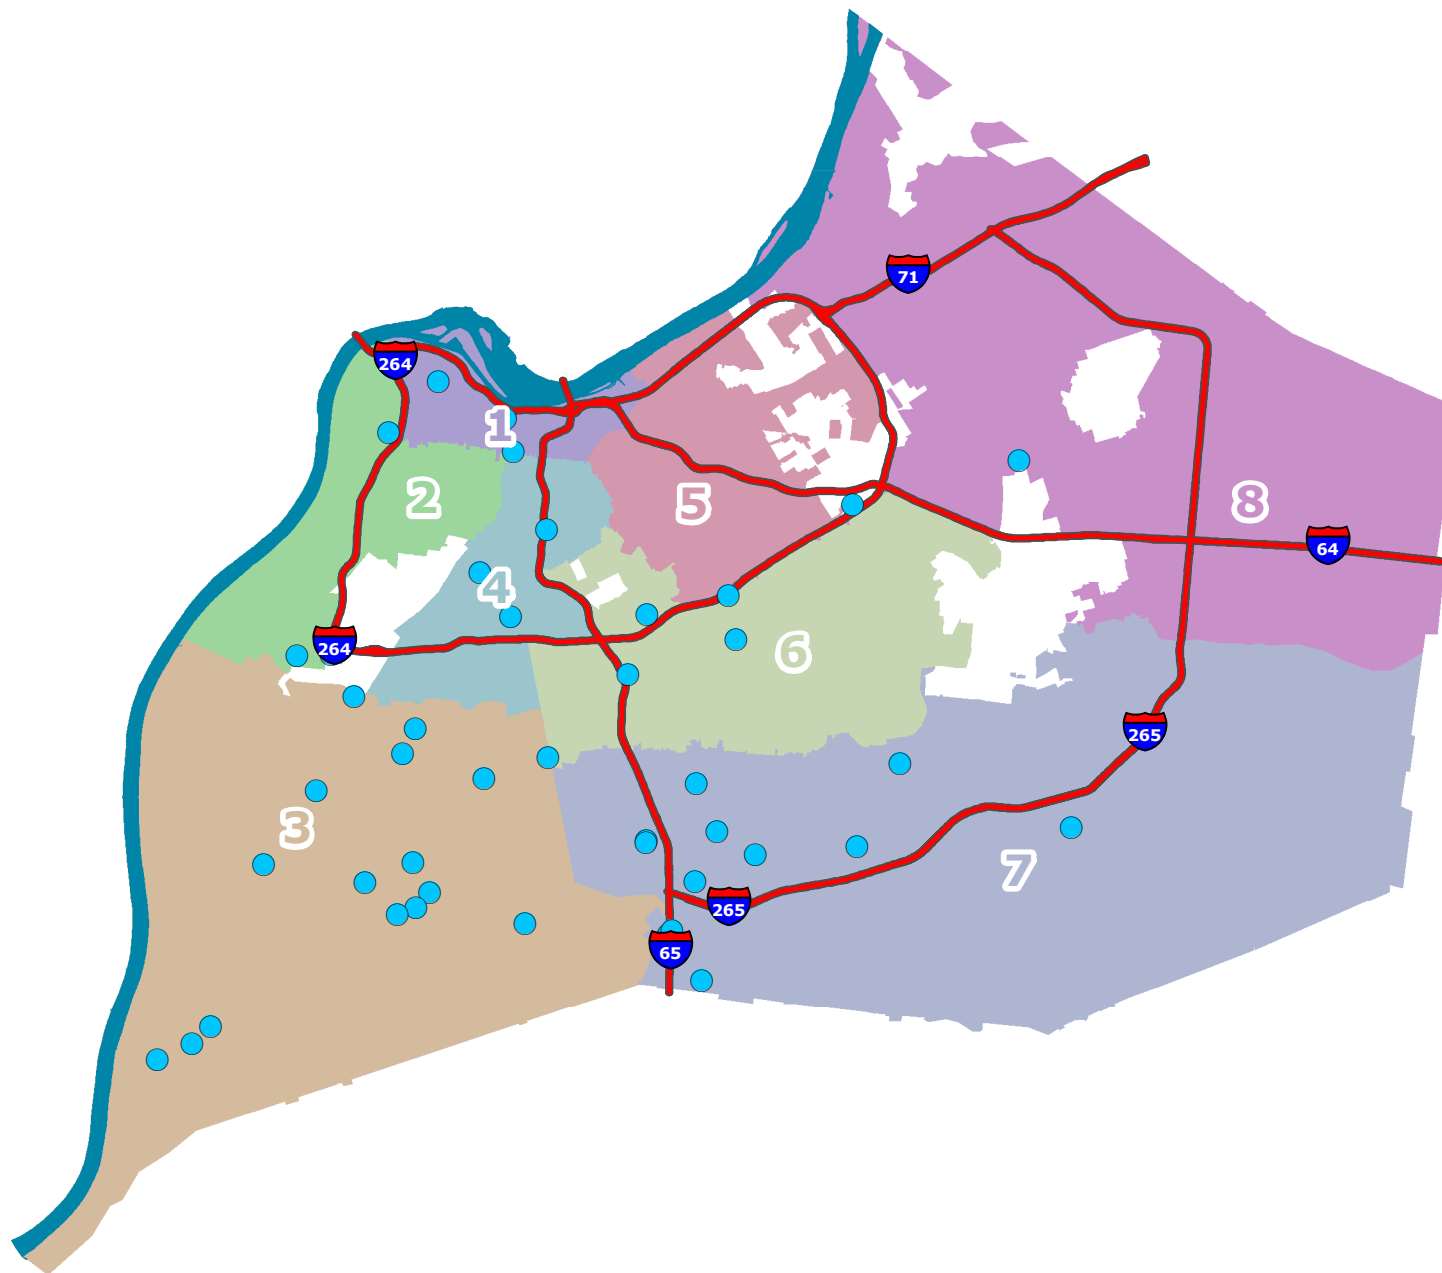

LMPD - 2009 Meth Labs (Through April 10, 2009)

Total Number of Meth Labs: 43