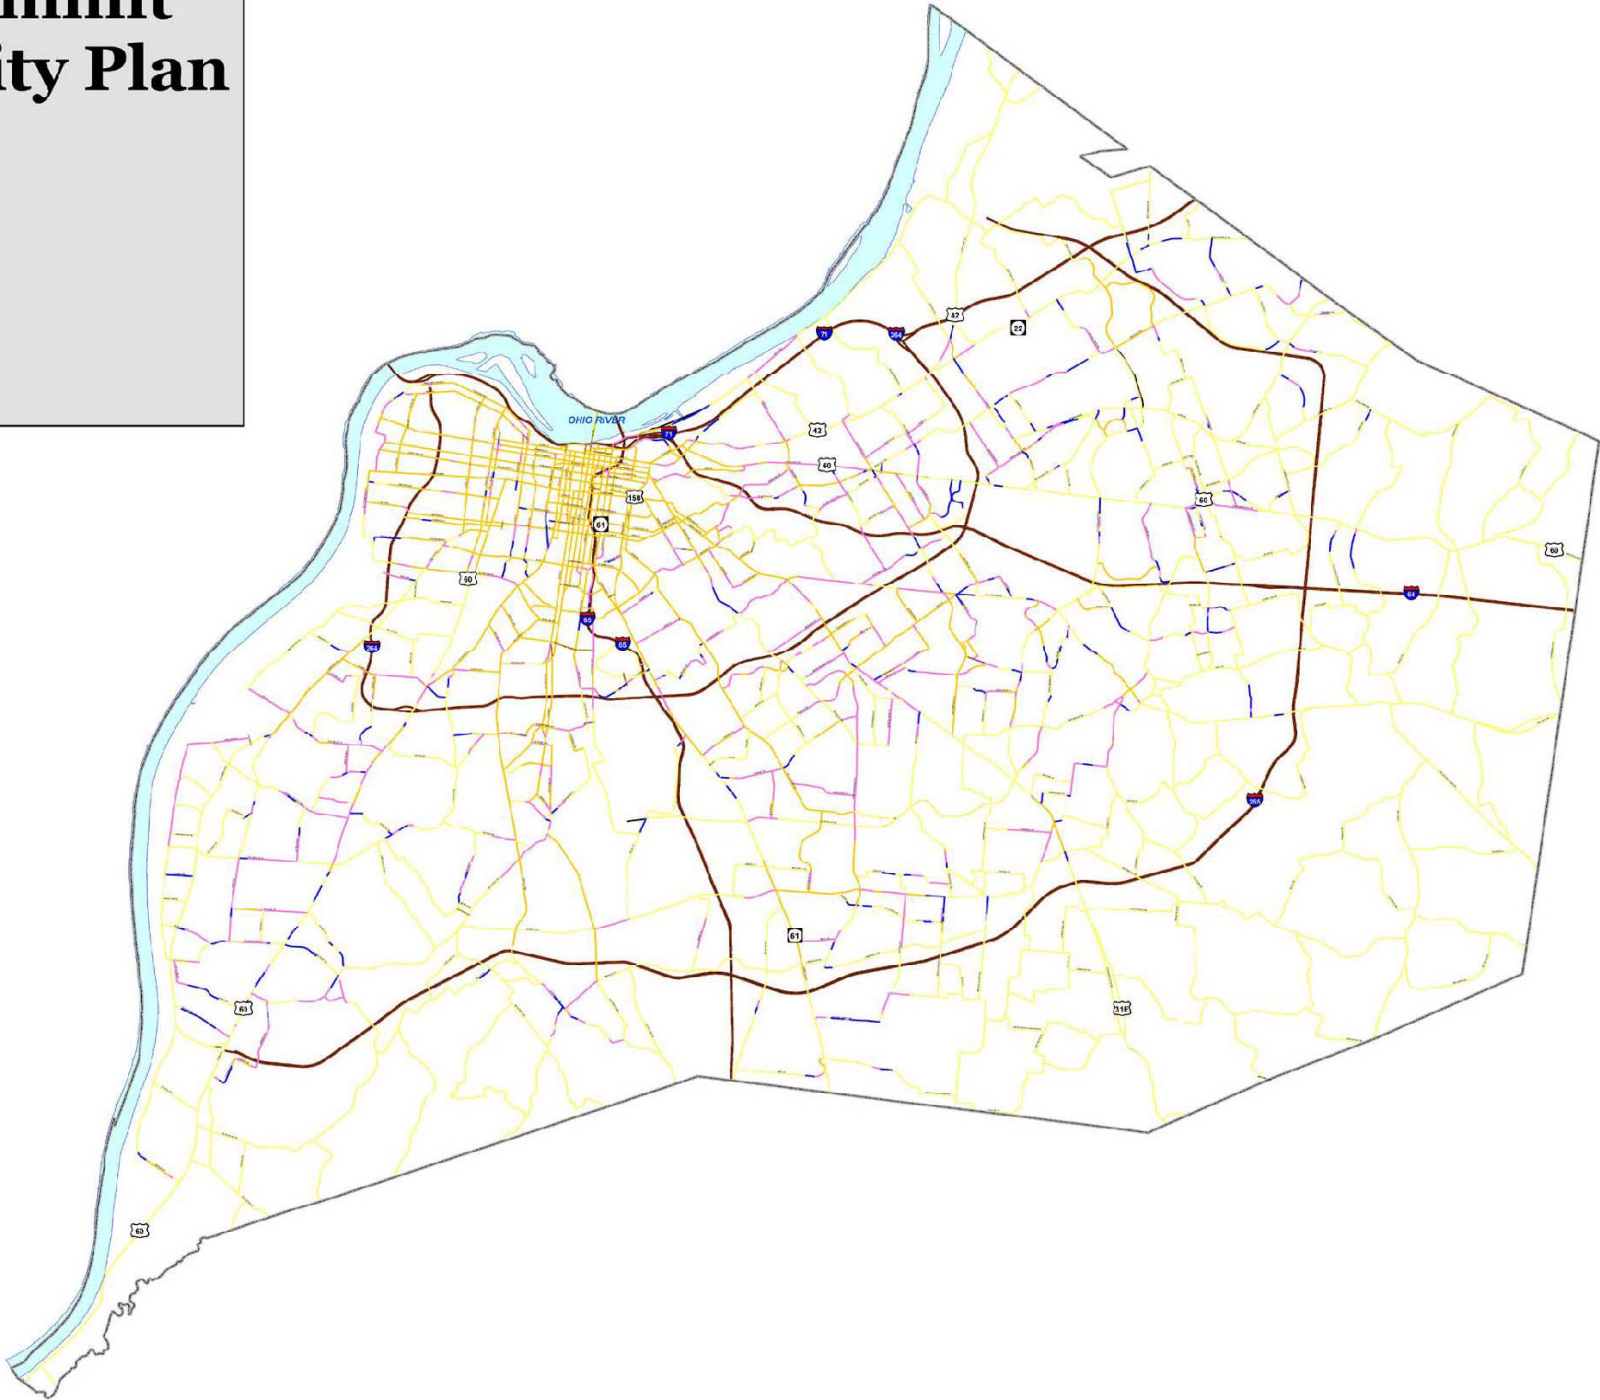

Appendix D

Louisville Metro Pedestrian Summit and Community Plan

Sidewalk Network for Collector Level and Higher

Legend

Sidewalk Network

- No Sidewalks
- Partial Sidewalks
- One Side Complete
- Both Sides Complete

 Copyright (c) 2008, LOUISVILLE AND JEFFERSON COUNTY METROPOLITAN SEWER DISTRICT (MSD), LOUISVILLE WATER COMPANY (LWC), LOUISVILLE METRO GOVERNMENT, and JEFFERSON COUNTY PROPERTY VALUATION ADMINISTRATOR (PVA). All Rights Reserved.