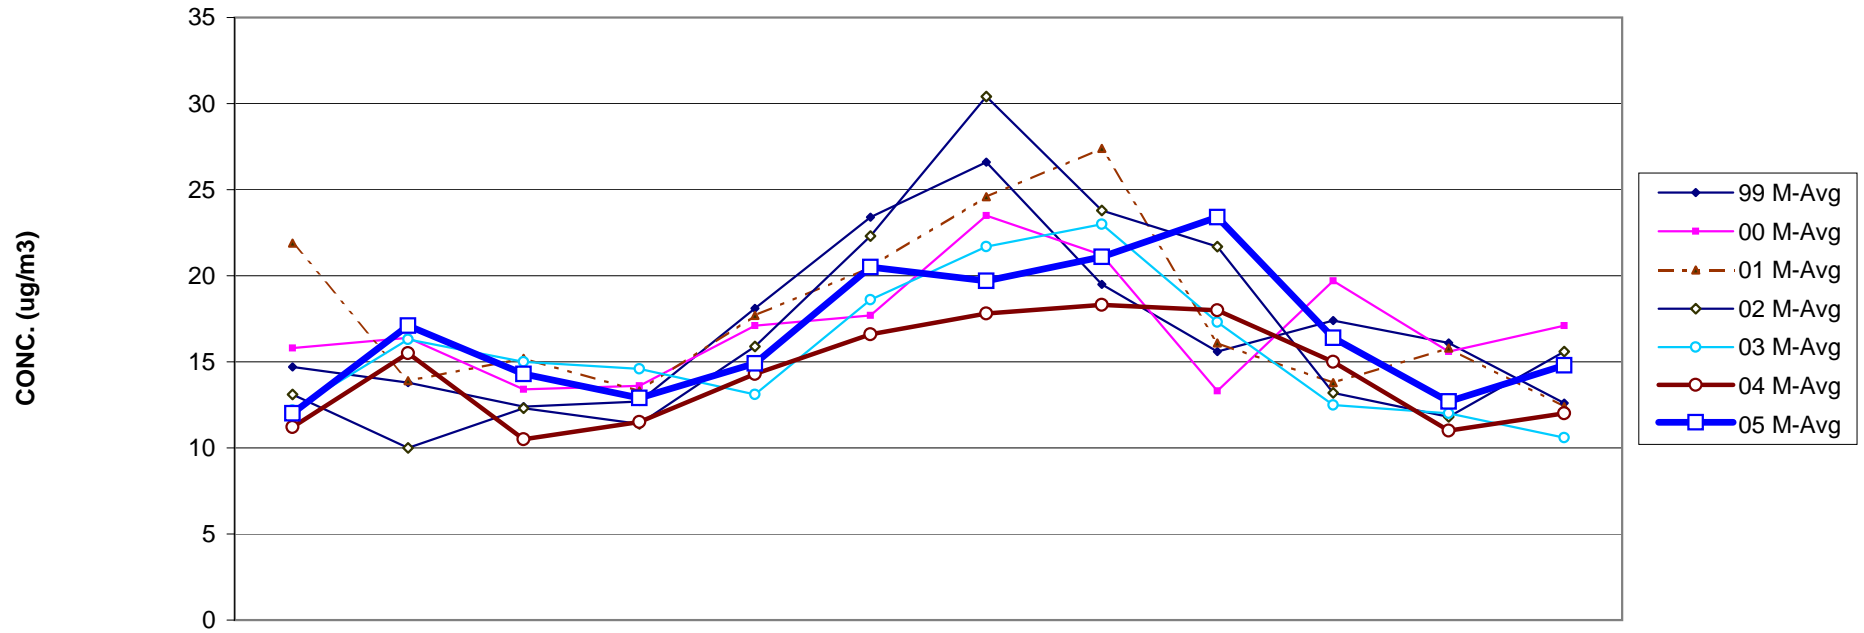

LOUISVILLE METRO FRM PM2.5 MONTHLY AVERAGES TRENDS FOR 1999 - 2005

	Jan	Feb	Mar	Apr	May	Jun	Jul	Aug	Sep	Oct	Nov	Dec
99 M-Avg	14.7	13.8	12.4	12.7	18.1	23.4	26.6	19.5	15.6	17.4	16.1	12.6
00 M-Avg	15.8	16.4	13.4	13.6	17.1	17.7	23.5	21.2	13.3	19.7	15.6	17.1
01 M-Avg	21.9	13.9	15.2	13.3	17.7	20.5	24.6	27.4	16.1	13.8	15.8	12.4
02 M-Avg	13.1	10	12.3	11.4	15.9	22.3	30.4	23.8	21.7	13.2	11.8	15.6
03 M-Avg	12.2	16.3	15	14.6	13.1	18.6	21.7	23	17.3	12.5	12	10.6
04 M-Avg	11.2	15.5	10.5	11.5	14.3	16.6	17.8	18.3	18	15	11	12
05 M-Avg	12	17.1	14.3	12.9	14.9	20.5	19.7	21.1	23.4	16.4	12.7	14.8

MONTH