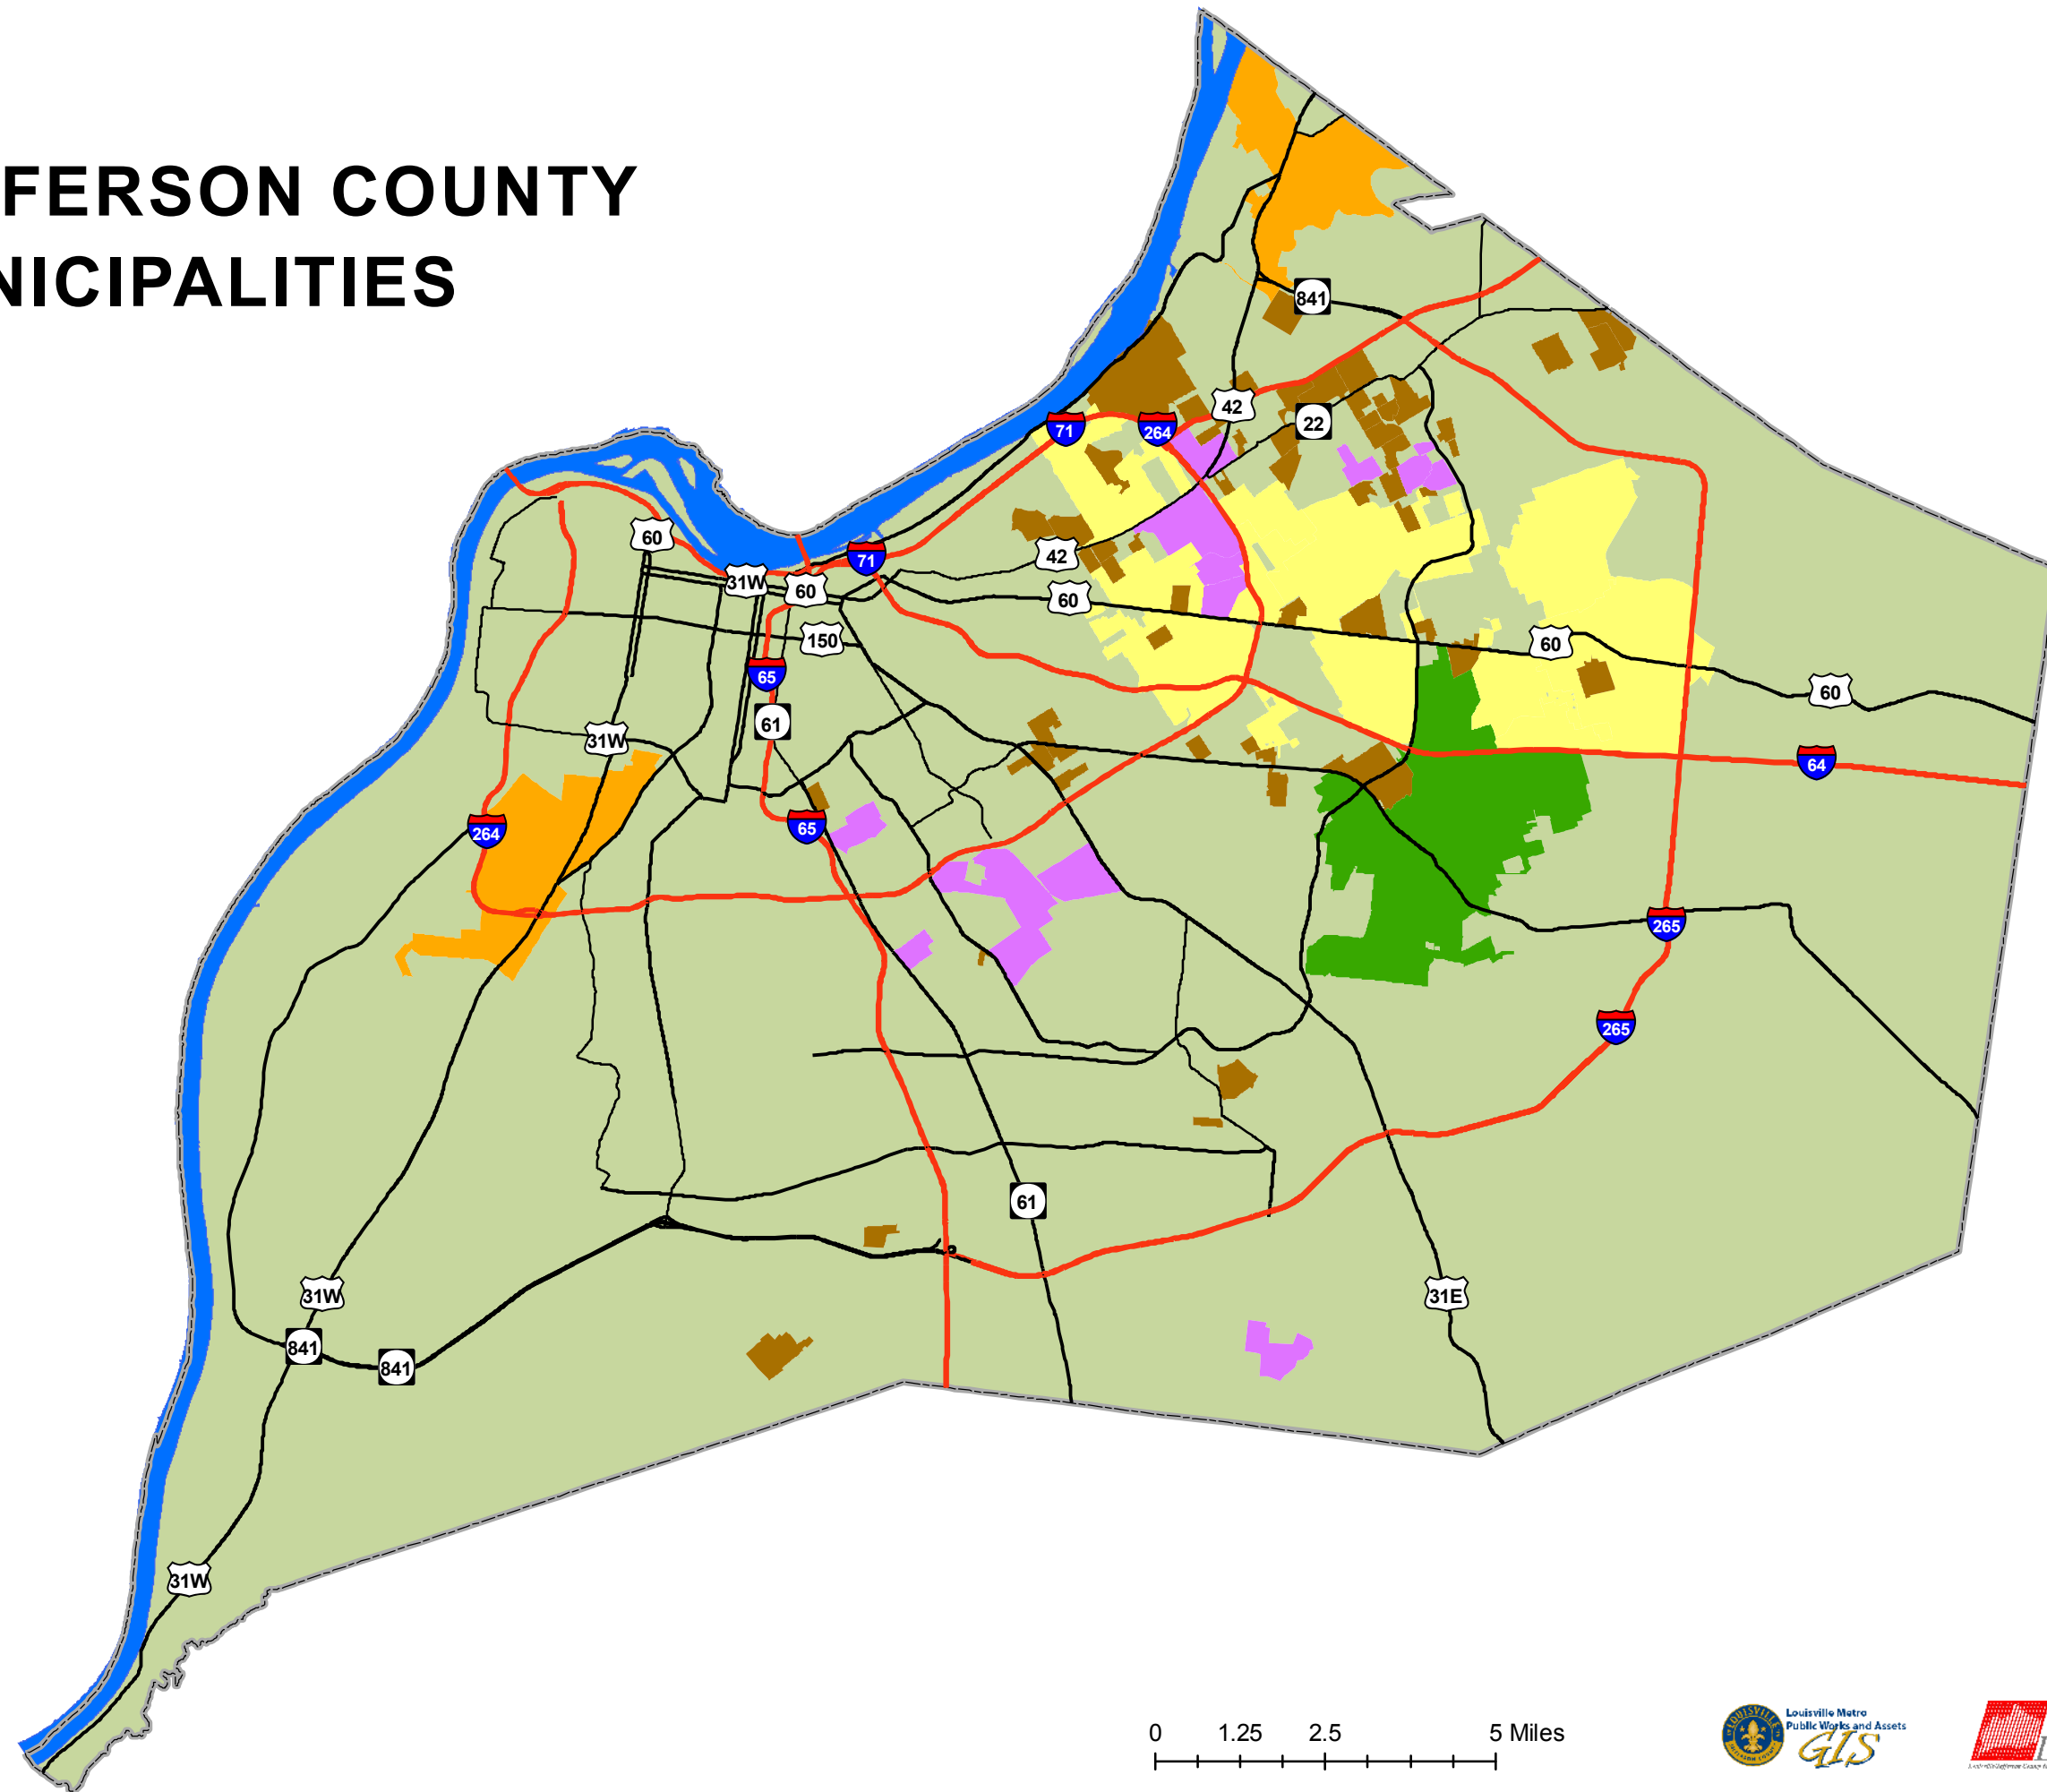

# JEFFERSON COUNTY MUNICIPALITIES

- Legend**
- Louisville Metro
  - Jeffersontown
  - 3rd Class Cities
  - 4th Class Cities
  - 5th Class Cities
  - 6th Class Cities

Copyright (c) 2010, LOUISVILLE AND JEFFERSON COUNTY METROPOLITAN SEWER DISTRICT (MSD), LOUISVILLE WATER COMPANY (LWC), LOUISVILLE METRO GOVERNMENT, and JEFFERSON COUNTY PROPERTY VALUATION ADMINISTRATOR (PVA). All Rights Reserved.  
 Created by the Public Works GIS Department, December 2010